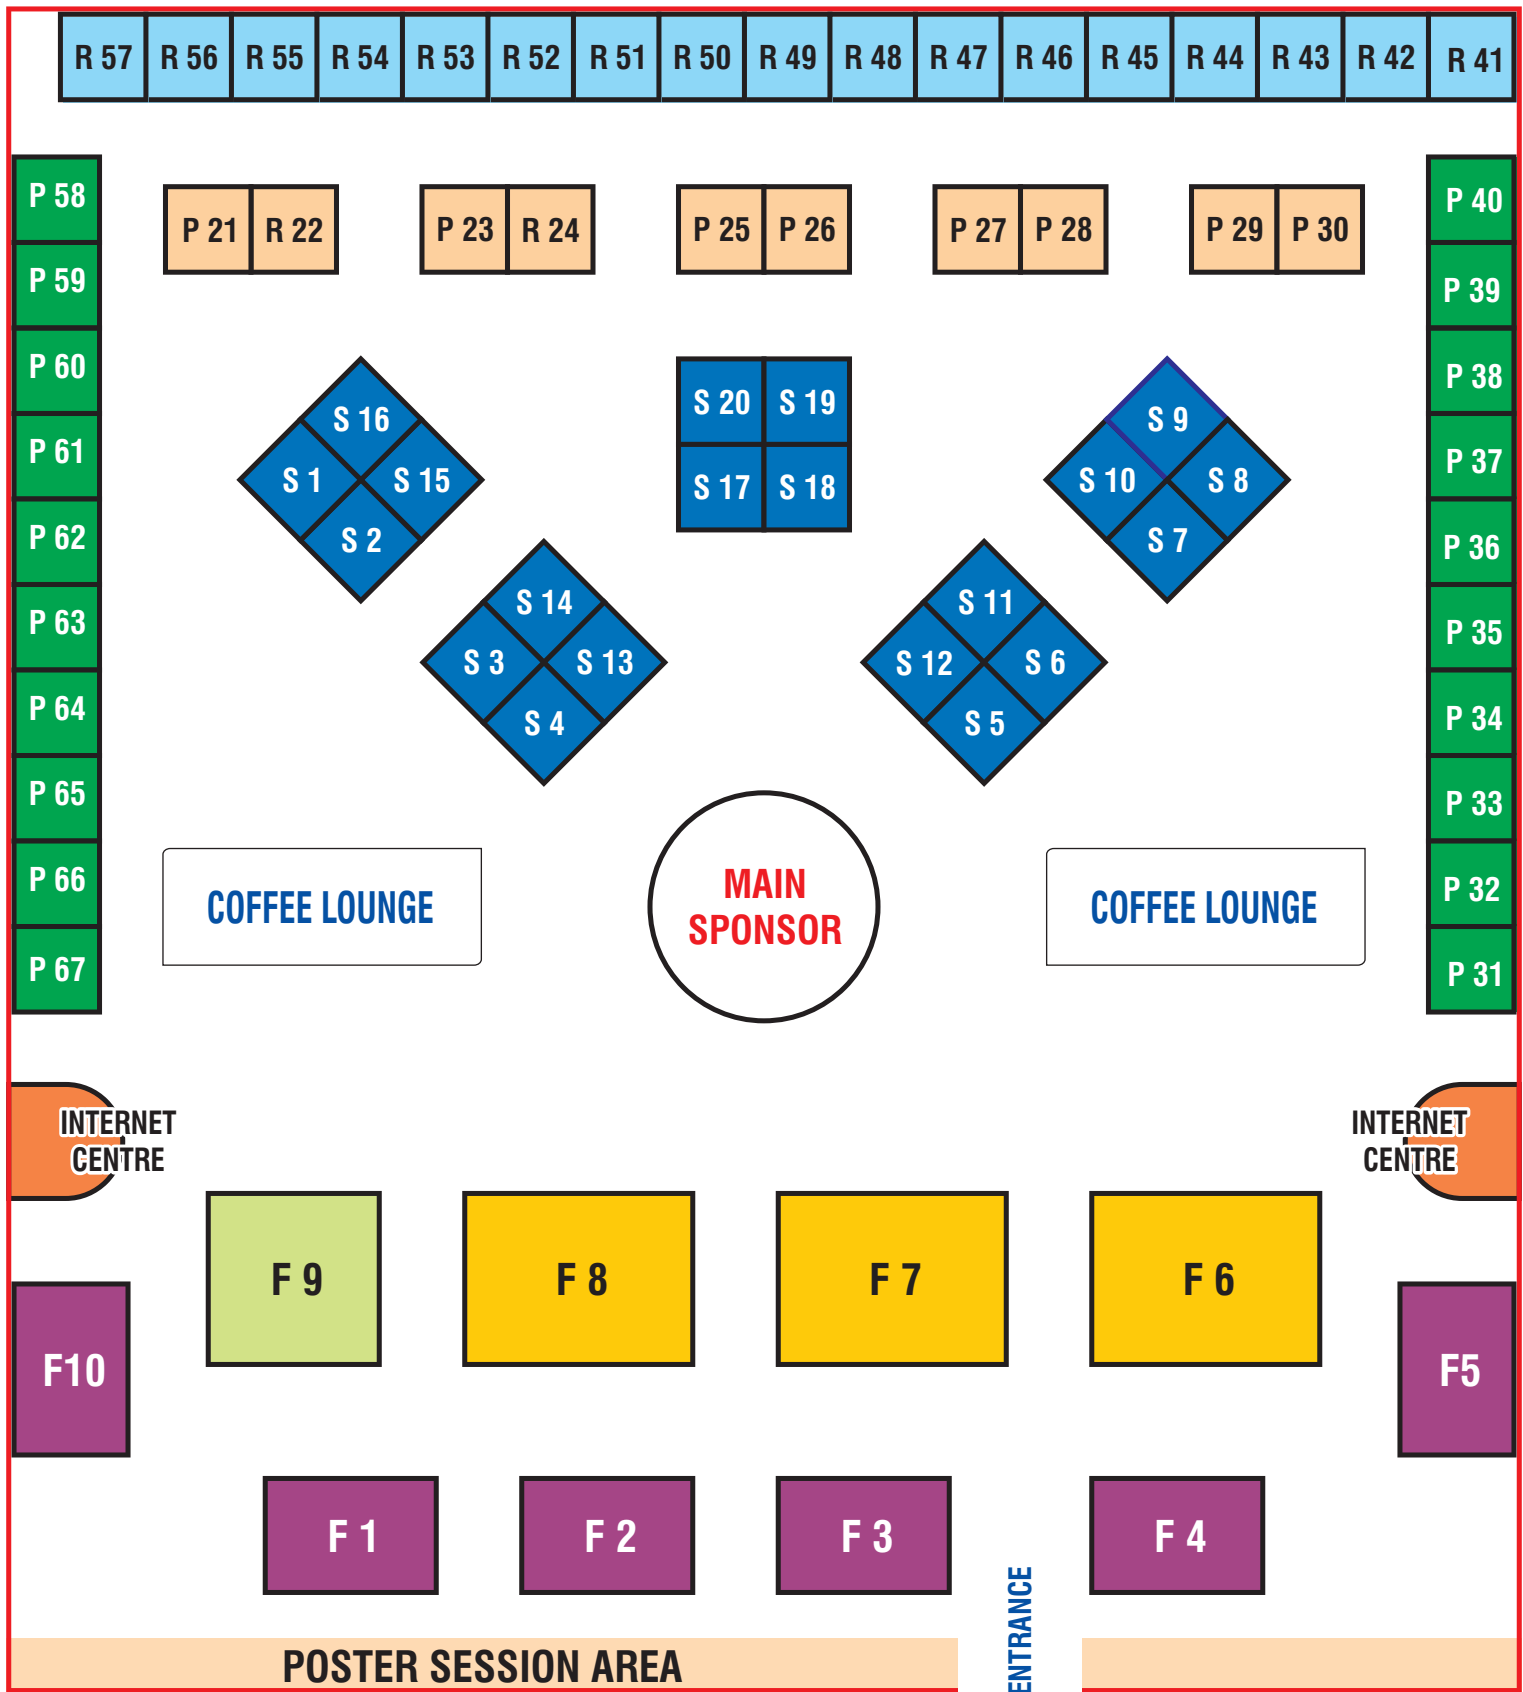

CRITICARE 2010 - STALL LAYOUT

- Sponsor Stall 6 x 4 Mtrs.
- Sponsor Stall 6 x 6 Mtrs.
- Sponsor Stall 8 x 6 Mtrs.

- Regular Stall 3 x 3 Mtrs.
- Premium Stall 3 x 3 Mtrs.
- Sponsor Stall 3 x 3 Mtrs.

- Premium Stall 3 x 3 Mtrs.